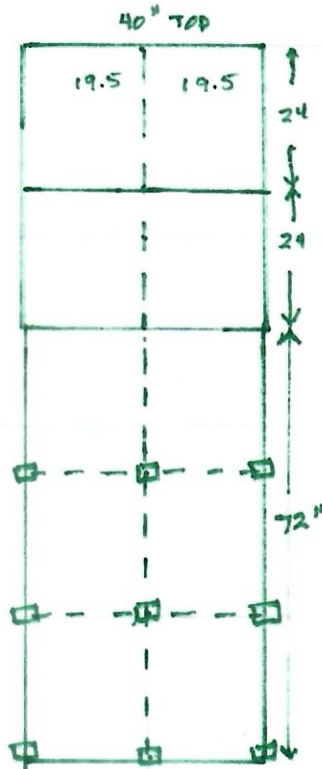

Subject \_\_\_\_\_

← FINISHED SIDE

4 BASE 19.5 x 24  
STD 34 HEIGHT

← FINISHED SIDE

→ WANT THIS 72" @ ]  
TABLE HEIGHT  
OPEN BELOW

? POSTS & RAILS - ?

SUGGESTIONS - ?

QUARIZ TABLE TOP  
MATCH COUNTERS

TABLE HEIGHT