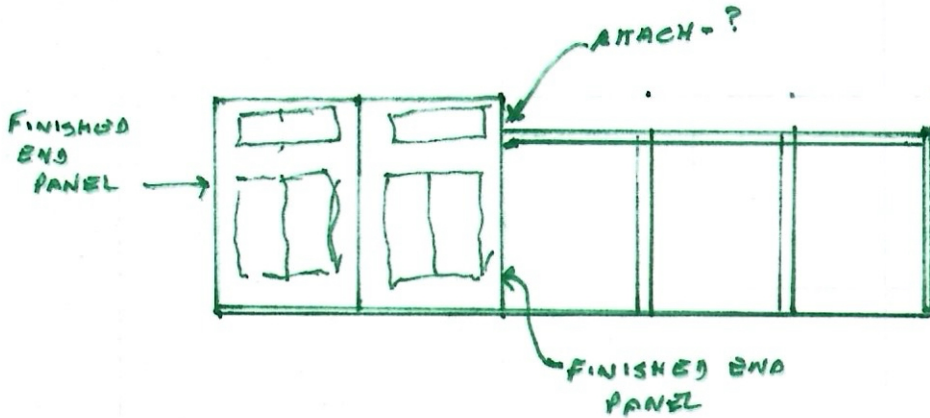

Subject \_\_\_\_\_

← FINISHED SIDE

4 BASE 19.5 x 24  
STD 34 HEIGHT

← FINISHED SIDE

→ WANT THIS 72" @ ]  
TABLE HEIGHT  
OPEN BELOW

? POSTS & RAILS - ?

SUGGESTIONS - ?

QUARIZ TABLE TOP  
MATCH COUNTERS

TABLE HEIGHT